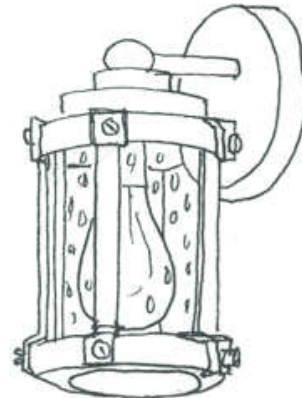

**Approved lighting styles for exterior light replacement
Silver Valley
Condominium Association**

**Approved colors:
black
bronze
black**

all are available at
Lowes or Home Depot

**9.75" in tall
7.63" wide
4.5" deep**

**16.5" in tall
8.5" wide**

**10.0" in tall
5.75" wide
6.75" deep**

**16.5" in tall
5.75" wide
6.75" deep**

**6.75" in tall
6.0" wide
6.75" deep**